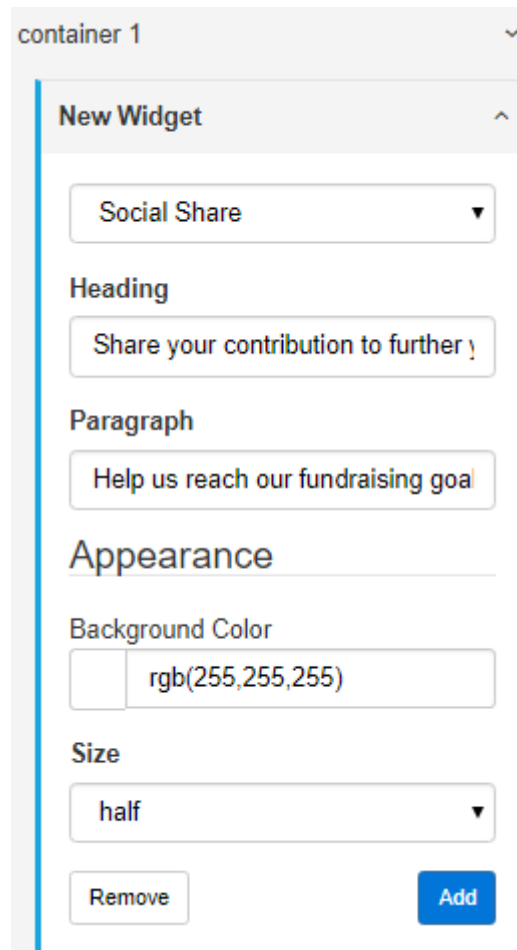

### **Peer to Peer Template - Social Share Widget**

We have added the Social Share widget to the Peer to Peer template which will enable donors to share the event links across social media. This will be available on the Event Home Page and Location Pages.

- Click “+Add Widget” to any container
- Select “Social Share” widget type from the drop down
- Click “Add”

This will add the widget to the Event Homepage. The Heading / Paragraph text can be edited as well as the background and size of the widget.