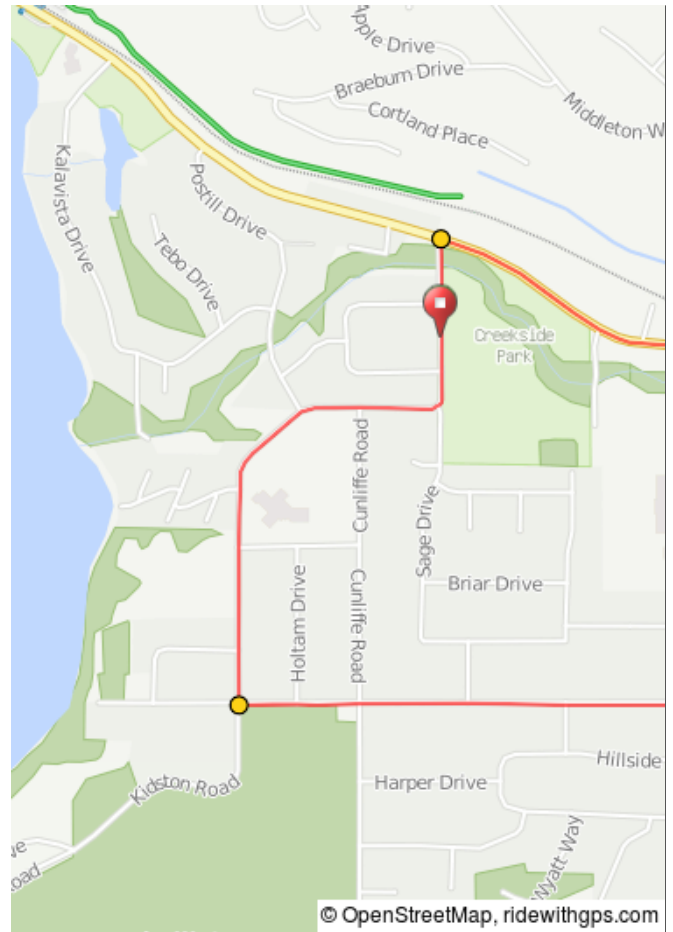

Ride Don't Hide 17K Short Course

Two 8.5 K loop's through Coldstream

Ride Don't Hide 17K Short Course

1.	0.0	0.0	▶	Start of route	0.2
2.	0.2	0.2	→	R onto Kalamalka Rd	3.1

0.2 kilometers. +1/-0 meters

3.	3.3	3.1	→	R onto Howe Dr	0.4
4.	3.7	0.4	→	R onto Mackie Dr	0.8
5.	4.5	0.8	←	L onto Coldstream Creek Rd	3.1

4.3 kilometers. +0/-5 meters

6.	7.6	3.1	→	R onto Kidston Rd	1.1
7.	8.6	1.1	→	R onto Kalamalka Rd	3.1

4.2 kilometers. +1/-20 meters

8.	11.8	3.1	→	R onto Howe Dr	0.4
9.	12.2	0.4	→	R onto Mackie Dr	0.8
10.	13.0	0.8	←	L onto Coldstream Creek Rd	3.1

4.3 kilometers. +2/-4 meters

11.	16.0	3.1	→	R onto Kidston Rd	0.9
12.	17.0	0.9	▸	End of route	0.0

4.0 kilometers. +0/-19 meters