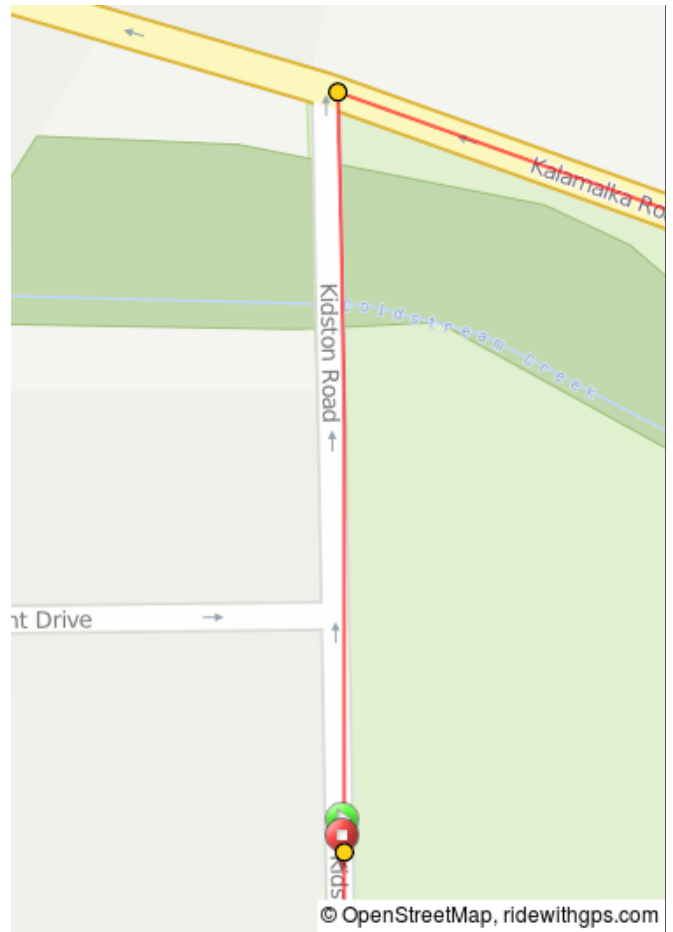

Ride Don't Hide 17K Short Course

Two 8.5 K loop's through Coldstream

Ride Don't Hide 17K Short Course

1.	0.0	0.0	▶	Start of route	0.2
2.	0.2	0.2	→	R onto Kalamalka Rd	3.1

0.2 kilometers. +1/-0 meters

3.	3.3	3.1	→	R onto Howe Dr	0.4
4.	3.7	0.4	→	R onto Mackie Dr	0.8
5.	4.5	0.8	←	L onto Coldstream Creek Rd	3.1

4.3 kilometers. +0/-5 meters

6.	7.6	3.1	→	R onto Kidston Rd	1.1
7.	8.6	1.1	→	R onto Kalamalka Rd	3.1

4.2 kilometers. +1/-20 meters

8.	11.8	3.1	→	R onto Howe Dr	0.4
9.	12.2	0.4	→	R onto Mackie Dr	0.8
10.	13.0	0.8	←	L onto Coldstream Creek Rd	3.1

4.3 kilometers. +2/-4 meters

11.	16.0	3.1	→	R onto Kidston Rd	0.9
12.	17.0	0.9	▸	End of route	0.0

4.0 kilometers. +0/-19 meters