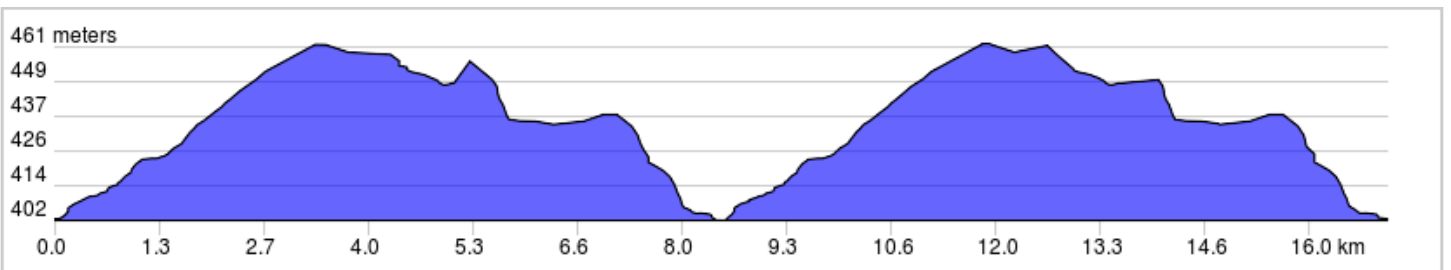

Ride Don't Hide 17K Short Course

Two 8.5 K loop's through Coldstream

Ride Don't Hide 17K Short Course

1.	0.0	0.0	▶	Start of route	0.2
2.	0.2	0.2	→	R onto Kalamalka Rd	3.1

0.2 kilometers. +1/-0 meters

3.	3.3	3.1	→	R onto Howe Dr	0.4
4.	3.7	0.4	→	R onto Mackie Dr	0.8
5.	4.5	0.8	←	L onto Coldstream Creek Rd	3.1

4.3 kilometers. +0/-5 meters

6.	7.6	3.1	→	R onto Kidston Rd	1.1
7.	8.6	1.1	→	R onto Kalamalka Rd	3.1

4.2 kilometers. +1/-20 meters

8.	11.8	3.1	→	R onto Howe Dr	0.4
9.	12.2	0.4	→	R onto Mackie Dr	0.8
10.	13.0	0.8	←	L onto Coldstream Creek Rd	3.1

4.3 kilometers. +2/-4 meters

11.	16.0	3.1	→	R onto Kidston Rd	0.9
12.	17.0	0.9	▸	End of route	0.0

4.0 kilometers. +0/-19 meters