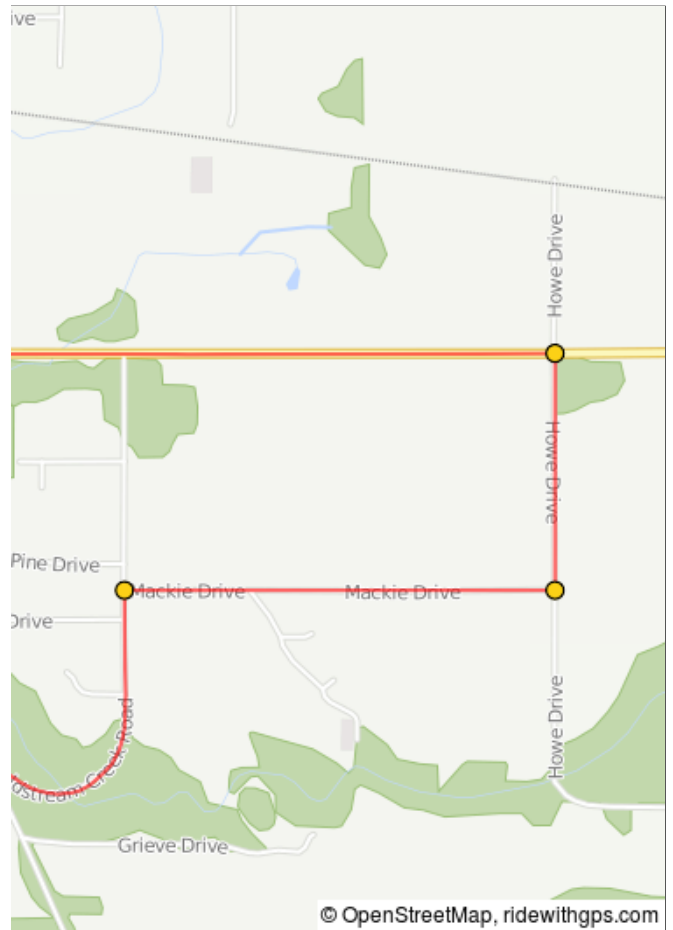

Ride Don't Hide 17K Short Course

Two 8.5 K loop's through Coldstream

Ride Don't Hide 17K Short Course

1.	0.0	0.0	▶	Start of route	0.2
2.	0.2	0.2	→	R onto Kalamalka Rd	3.1

0.2 kilometers. +1/-0 meters

3.	3.3	3.1	→	R onto Howe Dr	0.4
4.	3.7	0.4	→	R onto Mackie Dr	0.8
5.	4.5	0.8	←	L onto Coldstream Creek Rd	3.1

4.3 kilometers. +0/-5 meters

6.	7.6	3.1	→	R onto Kidston Rd	1.1
7.	8.6	1.1	→	R onto Kalamalka Rd	3.1

4.2 kilometers. +1/-20 meters

8.	11.8	3.1	→	R onto Howe Dr	0.4
9.	12.2	0.4	→	R onto Mackie Dr	0.8
10.	13.0	0.8	←	L onto Coldstream Creek Rd	3.1

4.3 kilometers. +2/-4 meters

11.	16.0	3.1	→	R onto Kidston Rd	0.9
12.	17.0	0.9	▸	End of route	0.0

4.0 kilometers. +0/-19 meters