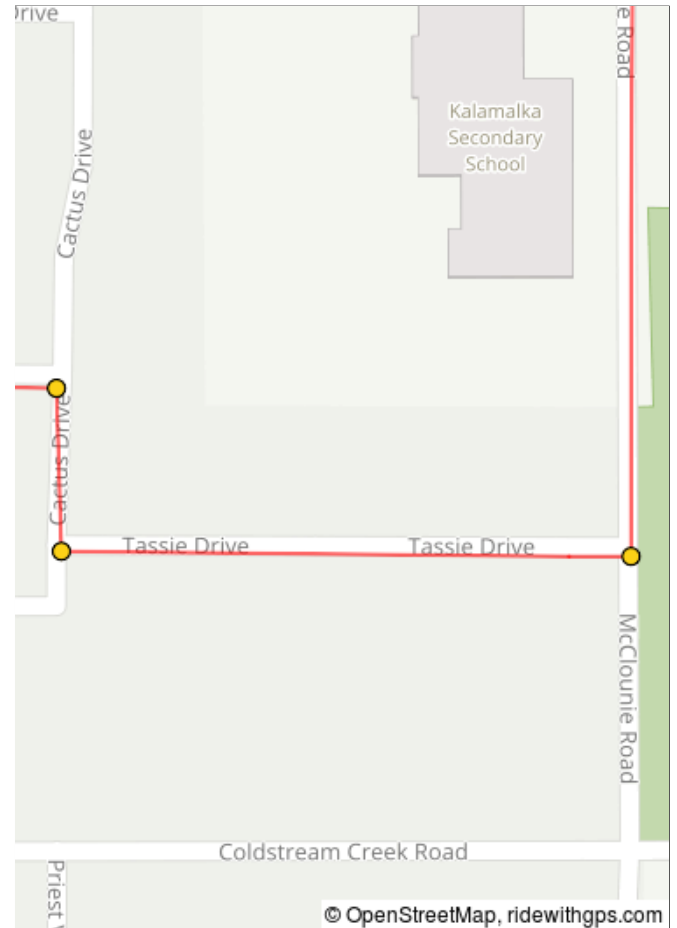

Fun Wheeler 2.2K Route

Fun Wheeler 2.2K Route

Type	Dist	Note	Next
□	0.0	Start at Creekside Park	0.2
➔	0.2	R onto Kalamalka Rd	0.5
➔	0.7	R onto Mcclounie Rd	0.5

0.7 kilometers. +9/-0 meters

Type	Dist	Note	Next
➔	1.2	R onto Tassie Dr	0.2
➔	1.4	R onto Cactus Dr	0.1
➤	1.5	L onto Briar Dr	0.3

0.8 kilometers. +0/-2 meters

Type	Dist	Note	Next
➔	1.7	R onto Sage Dr	0.3
➔	2.1	R onto Kidston Rd	0.1
🚩	2.2	Finish at Creekside Park	0.0

0.7 kilometers. +0/-11 meters