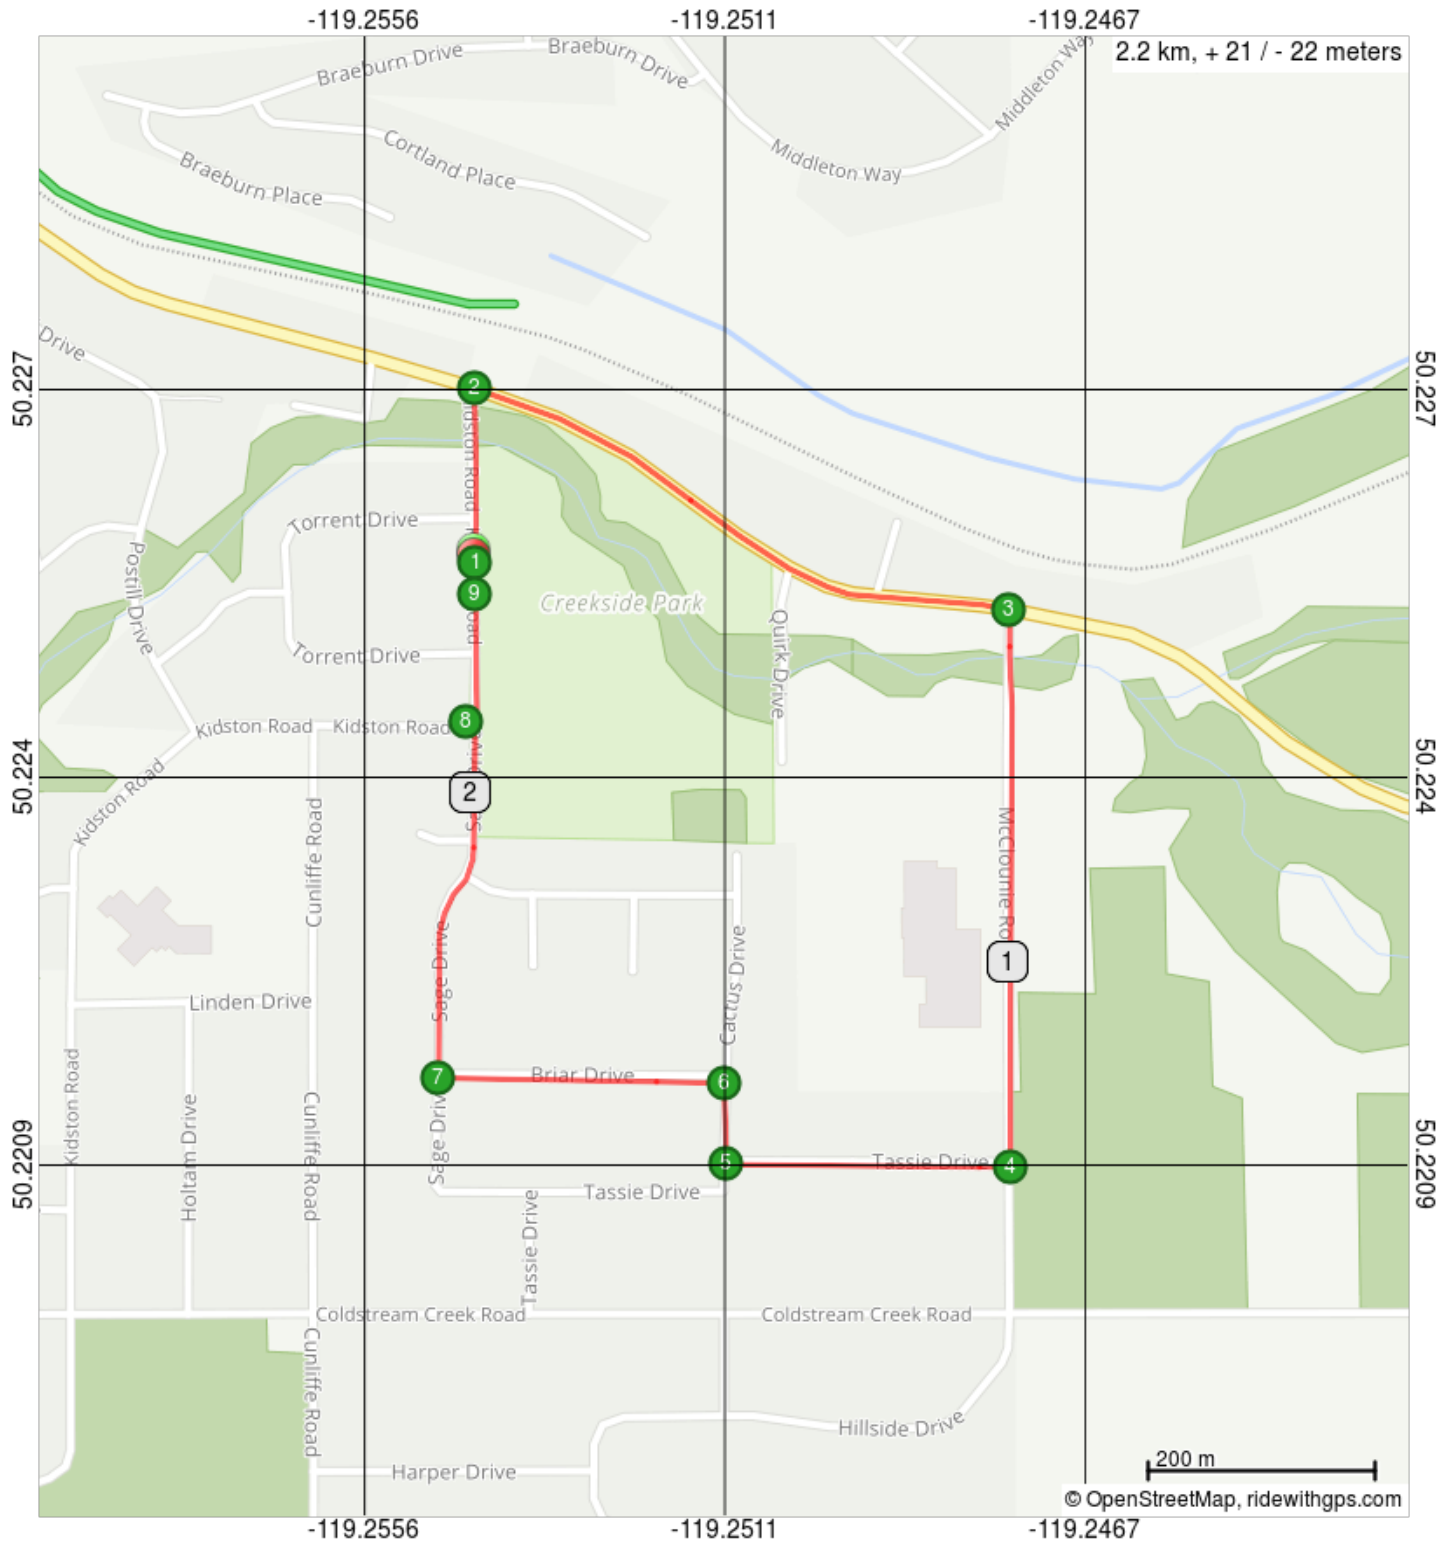

Fun Wheeler 2.2K Route

Fun Wheeler 2.2K Route

Type	Dist	Note	Next
□	0.0	Start at Creekside Park	0.2
➔	0.2	R onto Kalamalka Rd	0.5
➔	0.7	R onto Mcclounie Rd	0.5

0.7 kilometers. +9/-0 meters

Type	Dist	Note	Next
➔	1.2	R onto Tassie Dr	0.2
➔	1.4	R onto Cactus Dr	0.1
➤	1.5	L onto Briar Dr	0.3

0.8 kilometers. +0/-2 meters

Type	Dist	Note	Next
➔	1.7	R onto Sage Dr	0.3
➔	2.1	R onto Kidston Rd	0.1
🚩	2.2	Finish at Creekside Park	0.0

0.7 kilometers. +0/-11 meters