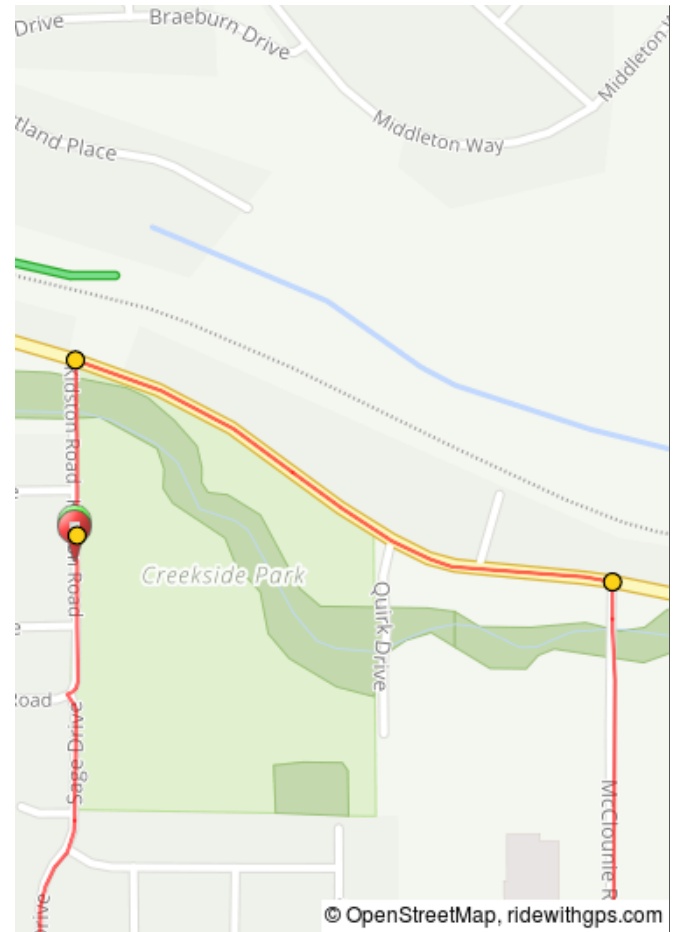

Fun Wheeler 2.2K Route

Fun Wheeler 2.2K Route

Type	Dist	Note	Next
□	0.0	Start at Creekside Park	0.2
➔	0.2	R onto Kalamalka Rd	0.5
➔	0.7	R onto Mcclounie Rd	0.5

0.7 kilometers. +9/-0 meters

Type	Dist	Note	Next
➔	1.2	R onto Tassie Dr	0.2
➔	1.4	R onto Cactus Dr	0.1
➤	1.5	L onto Briar Dr	0.3

0.8 kilometers. +0/-2 meters

Type	Dist	Note	Next
➔	1.7	R onto Sage Dr	0.3
➔	2.1	R onto Kidston Rd	0.1
🚩	2.2	Finish at Creekside Park	0.0

0.7 kilometers. +0/-11 meters