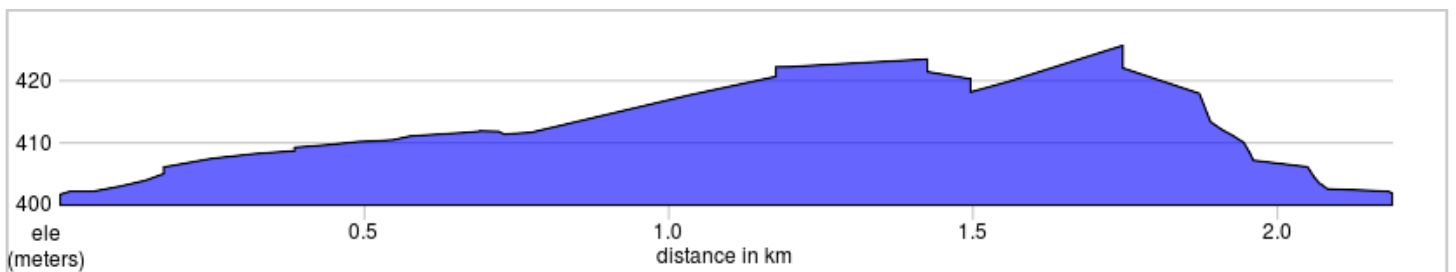

Fun Wheeler 2.2K Route

Fun Wheeler 2.2K Route

Type	Dist	Note	Next
□	0.0	Start at Creekside Park	0.2
➔	0.2	R onto Kalamalka Rd	0.5
➔	0.7	R onto Mcclounie Rd	0.5

0.7 kilometers. +9/-0 meters

Type	Dist	Note	Next
➔	1.2	R onto Tassie Dr	0.2
➔	1.4	R onto Cactus Dr	0.1
➤	1.5	L onto Briar Dr	0.3

0.8 kilometers. +0/-2 meters

Type	Dist	Note	Next
➔	1.7	R onto Sage Dr	0.3
➔	2.1	R onto Kidston Rd	0.1
🚩	2.2	Finish at Creekside Park	0.0

0.7 kilometers. +0/-11 meters